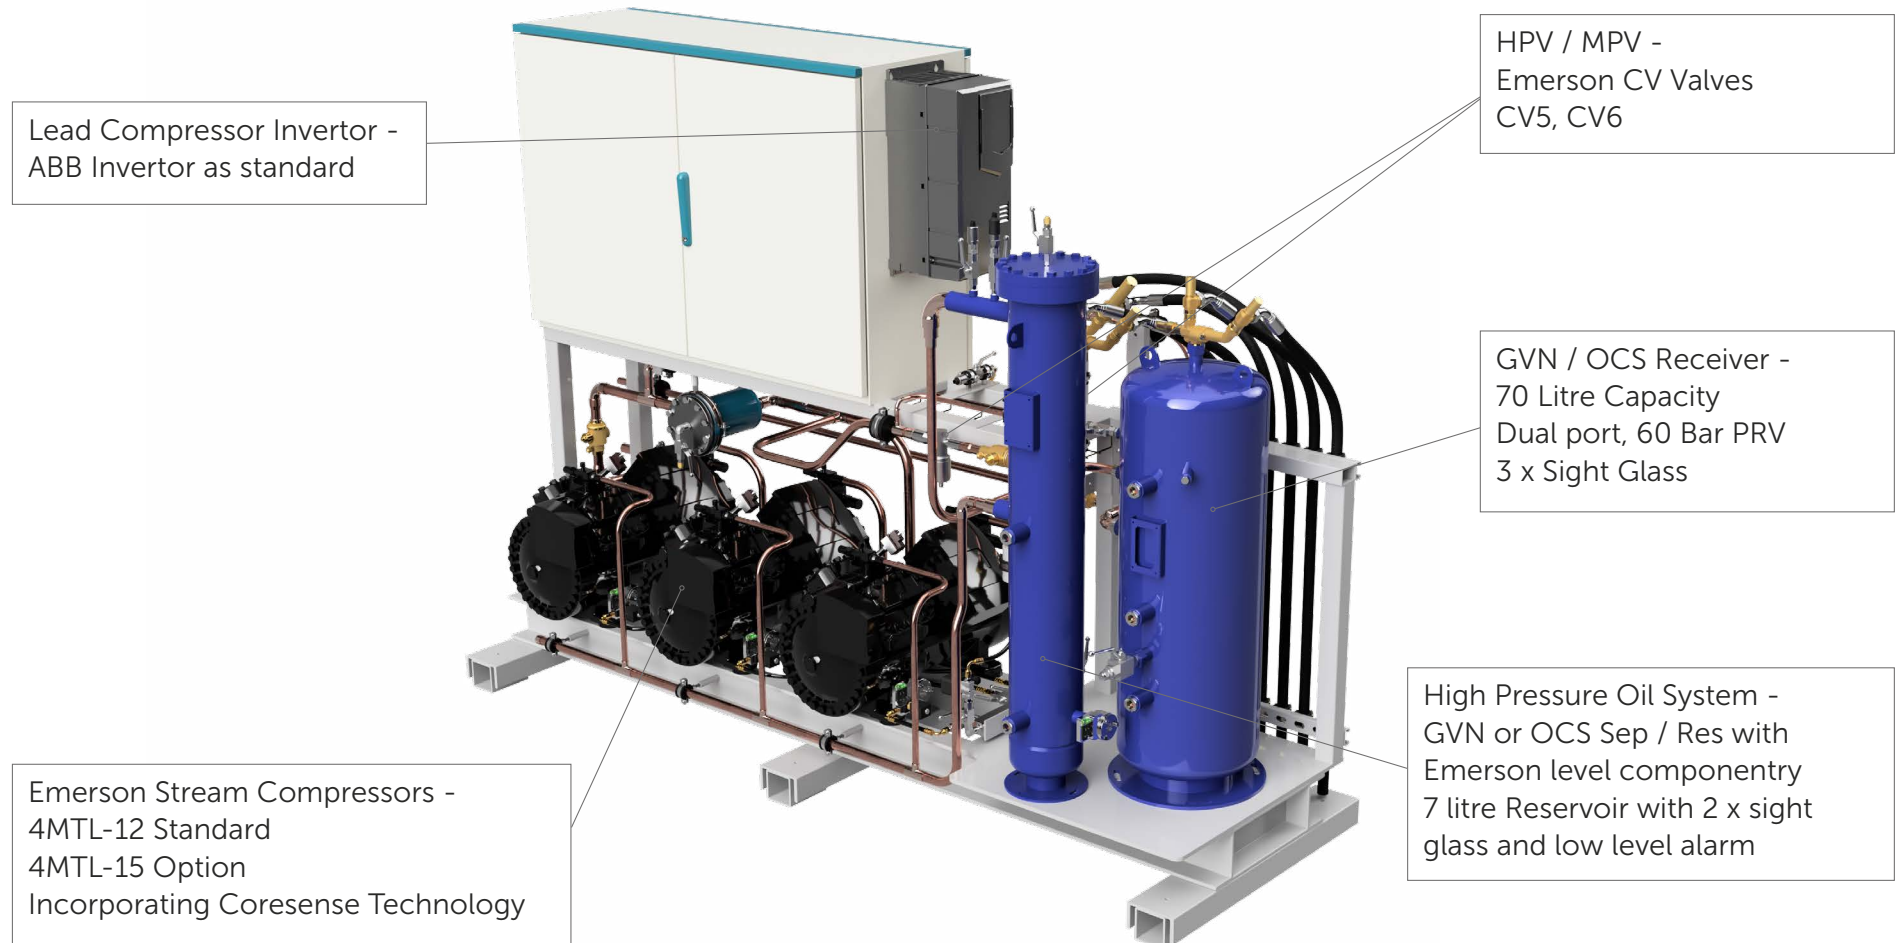

CLADE

MICRO PACK //

CLADE MICRO PACK //

The micro pack is a MT only low capacity CO₂ pack, designed for convenience and small supermarket installations. Utilising Emerson Stream technology the pack can be configured in multiple options based on 2, 3 or 4 compressors with duties ranging from 20-70kw. Available for installation into a plant room or supplied in an ultra-low noise housing. The micro pack range is ideal for urban projects where environmental impact and capital costs are measured equally.